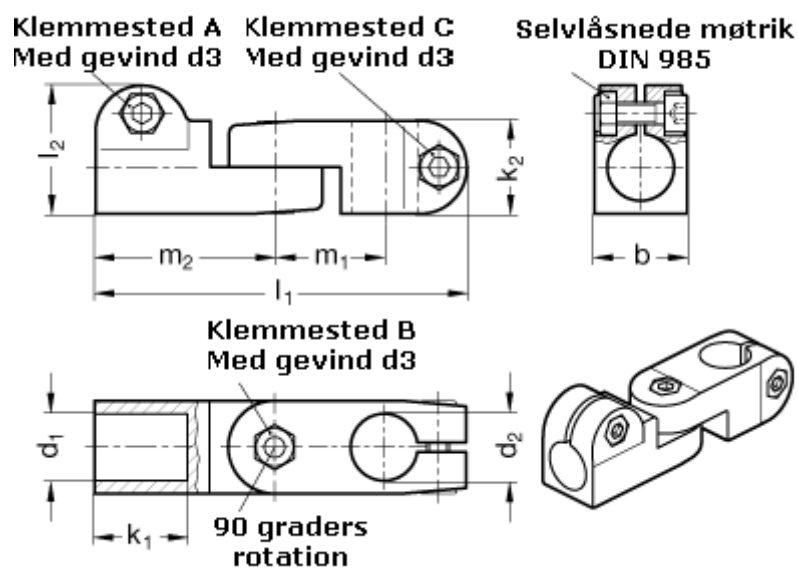

Article number: 20283B16B122SW

Description: E+G swivel clamp
GN283-B16-B12-2-SW

Measures

$b = 25$

$m_1 = 29.5$

$d_1 = B16$

$m_2 = 48.5$

$d_2 = B12$

$d_3 = M 6$

$k_1 = 25$

$k_2 = 25$

$l_1 = 100$

$l_2 = 34.5$